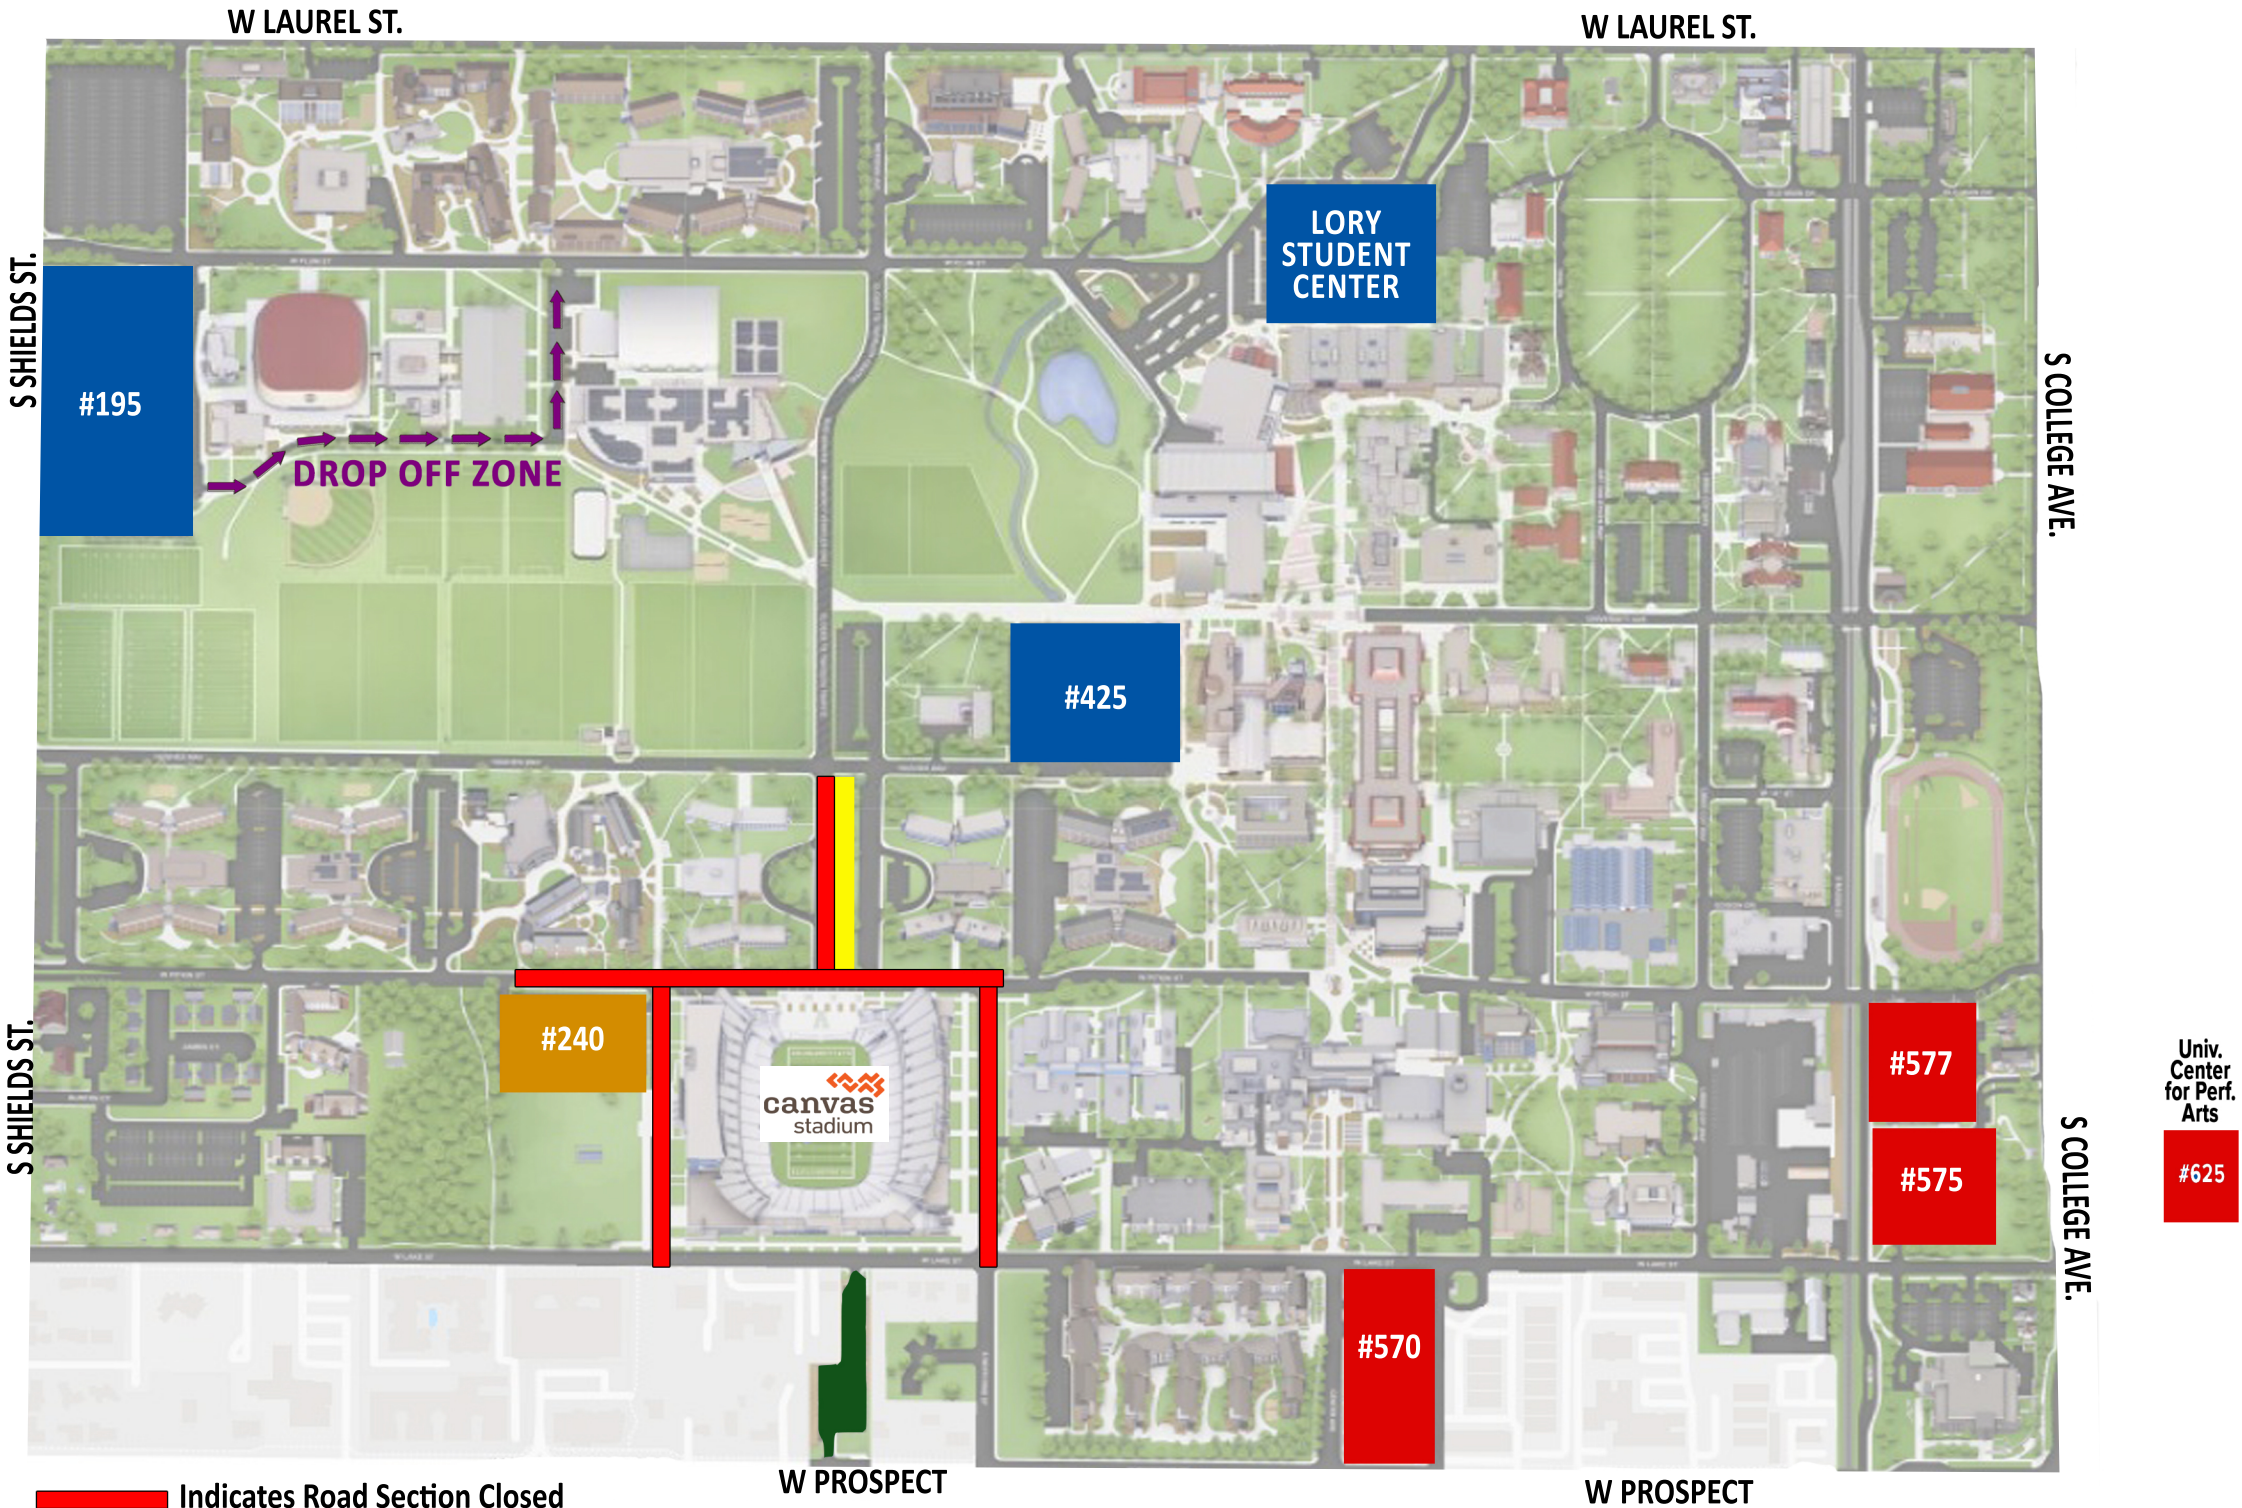

RED= FIRST GAME (TIMNATH (H) VS. WELLINGTON) PARKING

GREEN = SUPPORT PARKING

YELLOW = SPECIAL ACTIVITIES (REPARK MERIDIAN)

BLUE = SECOND GAME (ROCKY MOUNTAIN VS POU DRE) PARKING

ORANGE = ADA PARKING

Indicates Road Section Closed